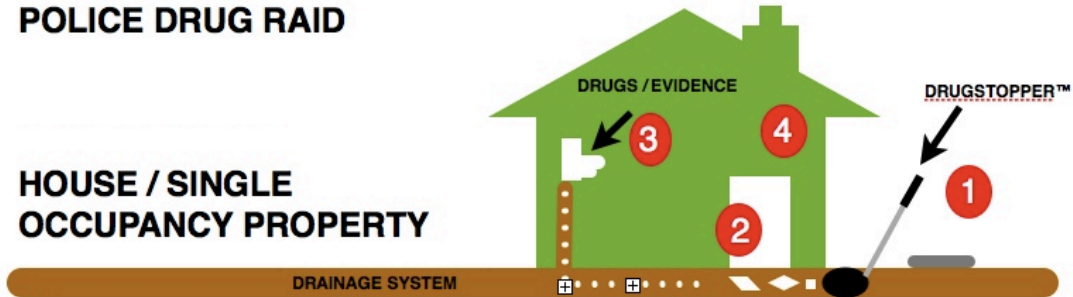

IT'S AS SIMPLE AS .....

POLICE DRUG RAID

HOUSE / SINGLE OCCUPANCY PROPERTY

1. 1 LOCATE DRAIN AND BLOCK USING DRUGSTOPPER™
2. 2 RAID TEAM GAIN ENTRY USING ENFORCER DOOR RAM
3. 3 SUSPECTS FLUSH EVIDENCE DOWN THE TOILET WITH A SMILE!
4. 4 SUSPECTS RESTRAINED, READ THEIR RIGHTS AND ARRESTED
5. 5 DRUGSTOPPER™ REMOVED FROM DRAIN - EVIDENCE COLLECTED, BAGGED AND TAGGED WITH A SMILE!
6. 6 PROSECUTE WITH A SMILE!